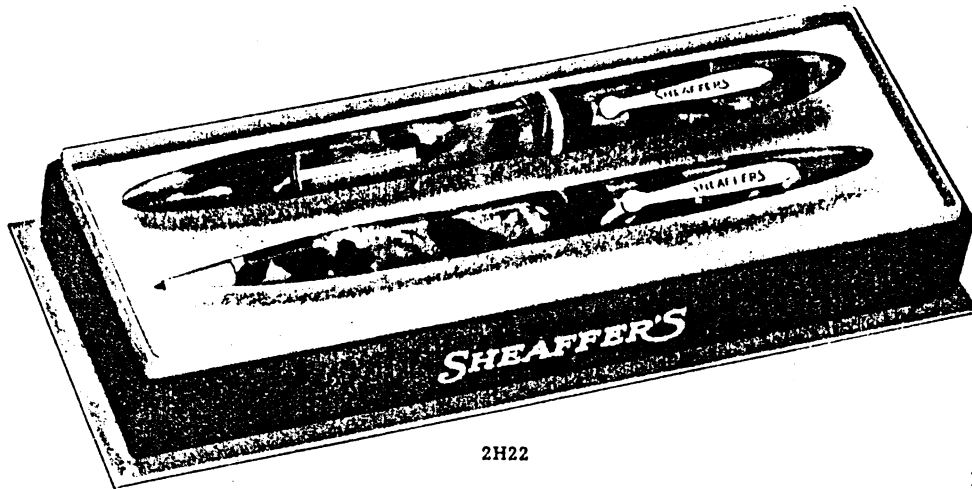

TWO PIECE BALANCE AND JUNIOR ENSEMBLES

2H22

PEN	PENCIL	BLACK	EBONIZED PEARL	GREY PEARL	MARINE GREEN	LIST PRICE OF ALL ITEMS	SET PRICE COMPLETE
SHEAFFER LEVER TYPE							
3TC	LTAC	21.22—THAZY	2D22—DALEB	2M22—MBEYT	2H22—THATI	$6.50	$5.00
3VC	LVAC	21.23—LABAT	2D23—DALIB	2M23—MSEAB	2H23—HABAR	6.00	5.00
SHEAFFER VISIBLE BARREL TYPE							
3W	LVAC	21.85—WUKAB	2D85—WUKEB	2A85—WULAB		6.00	5.00
SHEAFFER CHROMIUM TRIMMED LEVER TYPE							
2T	LVAC-X	21.21—THAZW		2M21—THAZU		4.75	3.95
2V	LVAC-X	21.20—THARO		2M20—THAUS		4.75	3.95